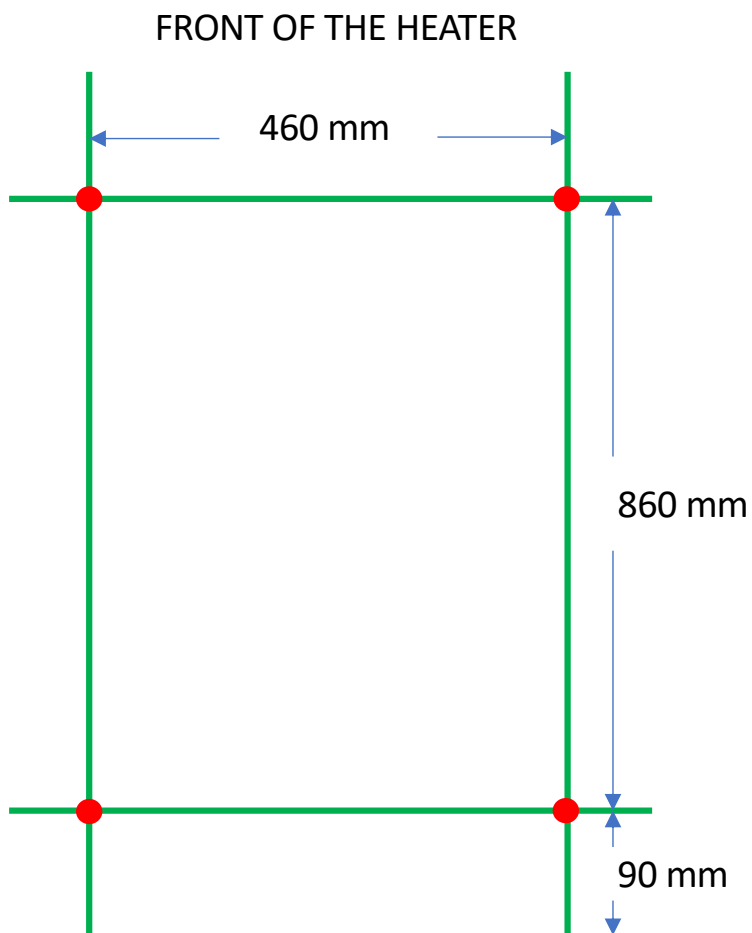

DINO 15-500

Datasheet and mounting instruction will be available on our website

www.tvs.dk

Center distance = 470 mm

● = Brackets