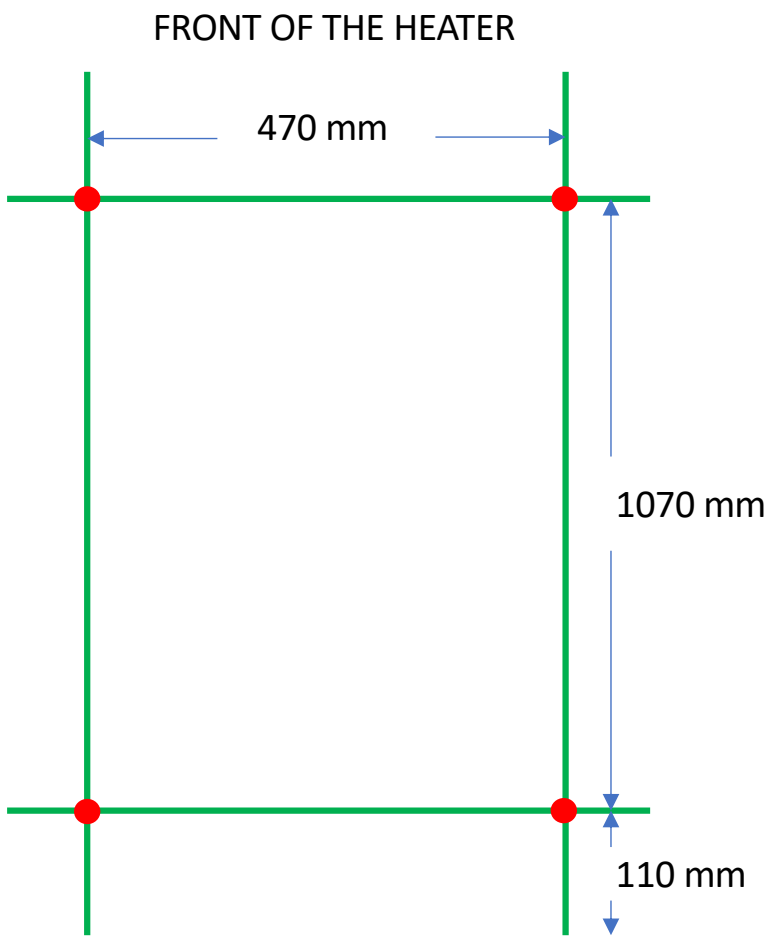

PLANO 2-500

Datasheet and mounting instruction will be available on our website

www.tvvs.dk

Center distance = 470 mm

● = Brackets