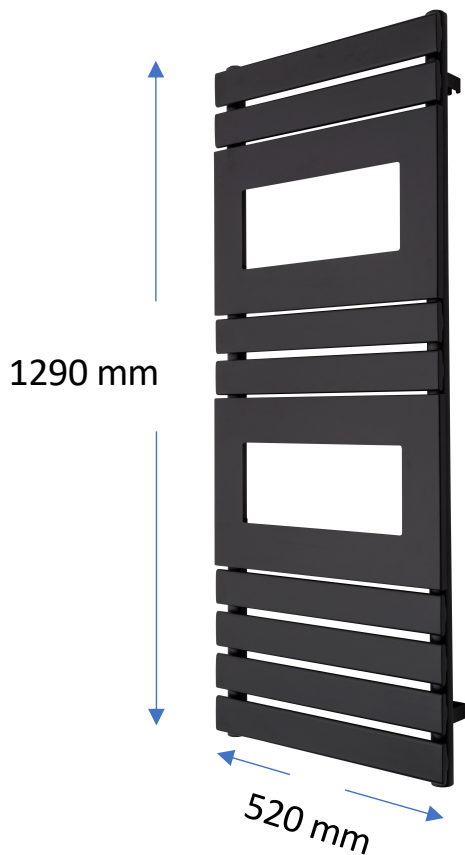

PLANO 2-500

Datasheet and mounting instruction will be available on our website

www.tvvs.dk

Center distance = 470 mm

● = Brackets