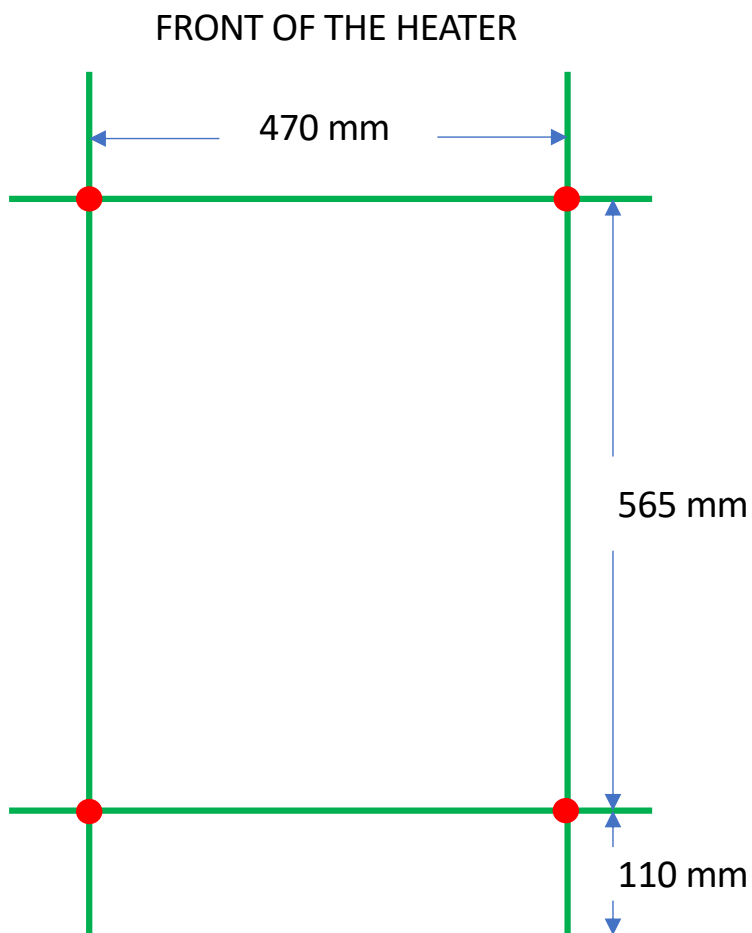

PIVO 12-500

Datasheet and mounting instruction will be available on our website

www.tvs.dk

Center distance = 470 mm

● = Brackets