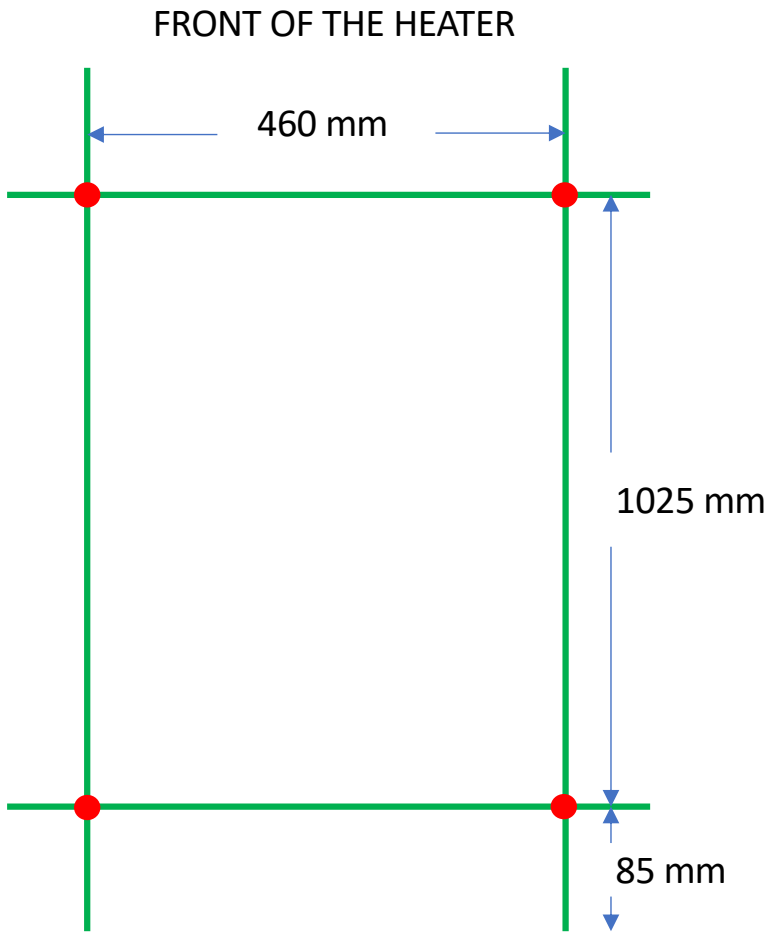

NEMO 18-500

Datasheet and mounting instruction will be available on our website

www.tvvs.dk

Center distance = 470 mm

● = Brackets