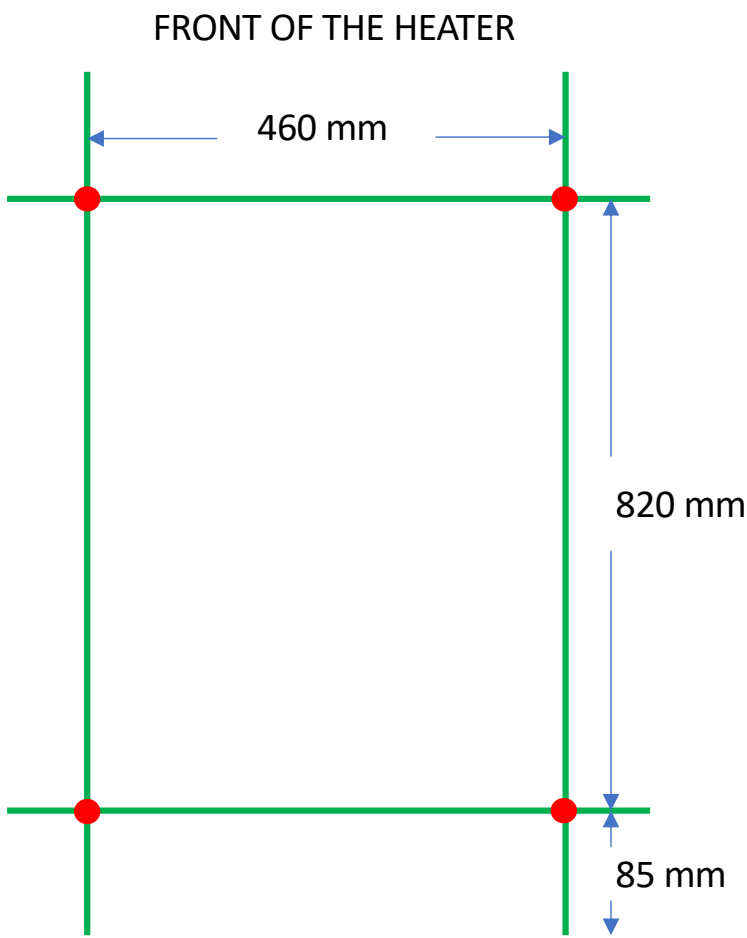

## NEMO 15-500

Datasheet and mounting instruction will be available on our website

[www.tvs.dk](http://www.tvs.dk)

Center distance = 470 mm

● = Brackets